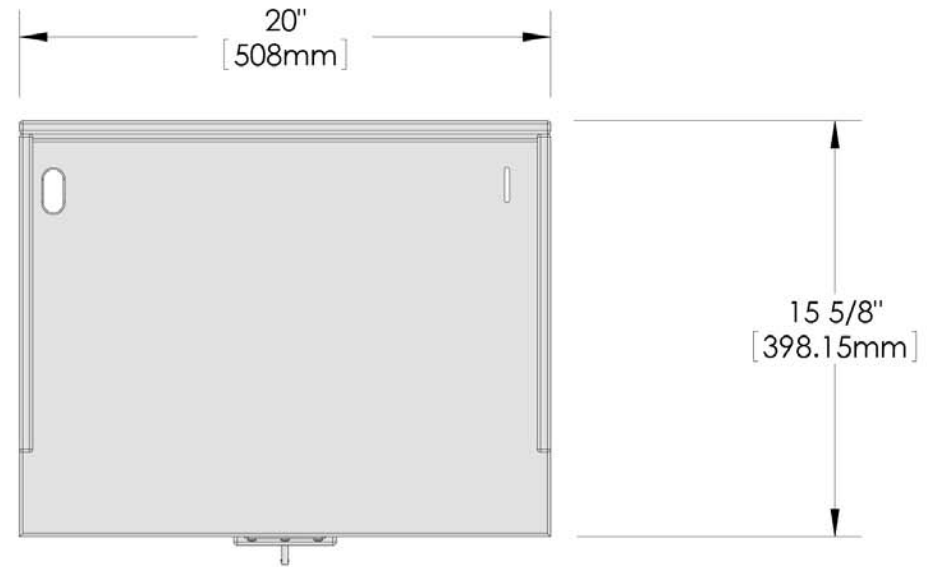

MAGMA PRODUCTS, INC.
3940 Pixie Ave. • Lakewood, CA 90712 • Tel: (562) 627-0500
MagmaProducts.com • Mail@MagmaProducts.com

T10-310B
EconoMate™ Bait &
Filet Table
20" x 15-5/8"
(50.8 cm x 39.8 cm)

Table Weight 5.80 lbs. (2.6 kg)

SIDE

TOP

FRONT